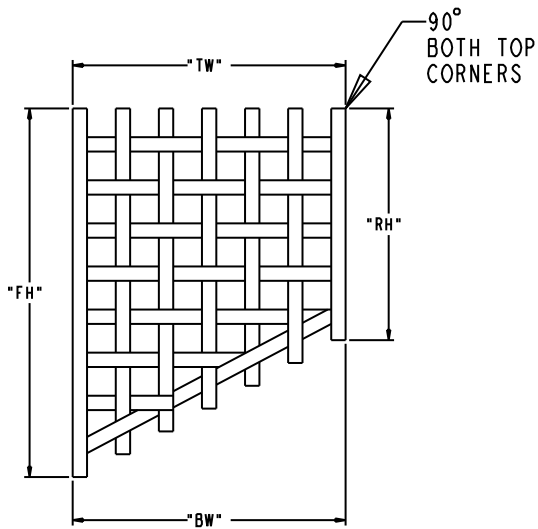

CUSTOM WINDOW NETS

STYLE #1

STYLE #2

STYLE #3

STYLE #4

FILL OUT DATA SHEET AND RETURN TO S&W RACE CARS
 PHONE: 610-948-7303
 FAX: 610-948-7342
 EMAIL: TECHSWRACECARS.COM

NET STYLE	DIMENSIONS				LOOPS FRT & BACK OR TOP & BTM	COLOR RED, BLUE, BROWN, GREEN, PINK, PURPLE
	"TW"	"FH"	"BW"	"RH"		
#1			SAME AS "TW"	SAME AS "FH"		
#2				SAME AS "FH"		
#3			SAME AS "TW"			
#4			SAME AS "TW"			

NOTE

1. NETS UTILIZE "LOOP" STYLE MOUNTING.
2. SPECIFY DIMENSIONS FOR OVERALL PHYSICAL SIZE OF NET, INCLUDING LOOPS.
3. MINIMUM SIZE FOR SFI 27.1 SPEC NET IS 10" X 10".
4. NETS ARE CONSTRUCTED USING 1" USA WEBBING WITH 2" BOX PATTERN.