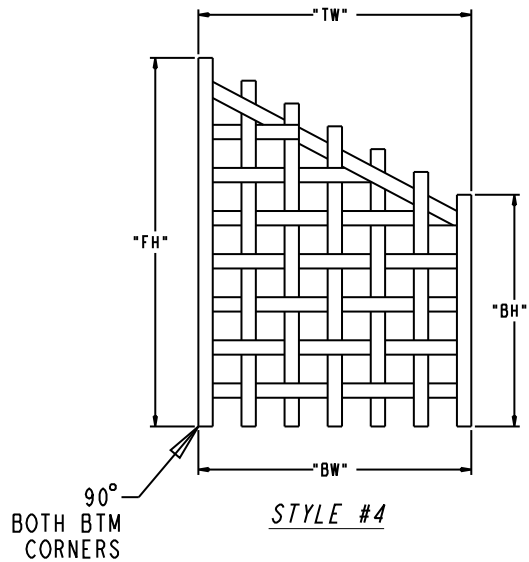

CUSTOM WINDOW NETS

STYLE #1

STYLE #2

STYLE #3

STYLE #4

FILL OUT DATA SHEET AND RETURN TO S&W RACE CARS
 PHONE: 610-948-7303
 FAX: 610-948-7342
 EMAIL: TECHSWRACECARS.COM

NET STYLE	DIMENSIONS				LOOPS FRT & BACK OR TOP & BTM	COLOR RED, BLUE, BROWN, GREEN, PINK, PURPLE
	"TW"	"FH"	"BW"	"RH"		
#1			SAME AS "TW"	SAME AS "FH"		
#2				SAME AS "FH"		
#3			SAME AS "TW"			
#4			SAME AS "TW"			

NOTE

1. NETS UTILIZE "LOOP" STYLE MOUNTING.
2. SPECIFY DIMENSIONS FOR OVERALL PHYSICAL SIZE OF NET, INCLUDING LOOPS.
3. MINIMUM SIZE FOR SFI 27.1 SPEC NET IS 10" X 10".
4. NETS ARE CONSTRUCTED USING 1" USA WEBBING WITH 2" BOX PATTERN.