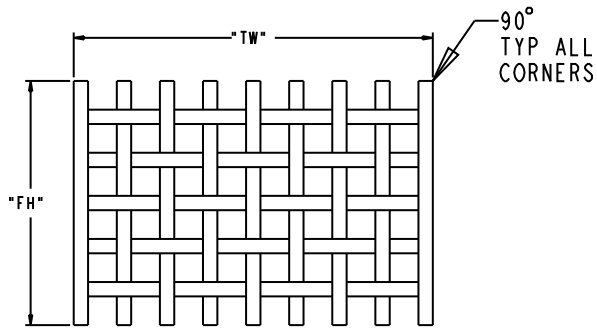

CUSTOM WINDOW NETS

STYLE #1

STYLE #2

STYLE #3

STYLE #4

FILL OUT DATA SHEET AND RETURN TO S&W RACE CARS
 PHONE: 610-948-7303
 FAX: 610-948-7342
 EMAIL: TECHSWRACECARS.COM

NET STYLE	DIMENSIONS				LOOPS FRT & BACK OR TOP & BTM	COLOR RED, BLUE, BROWN, GREEN, PINK, PURPLE
	"TW"	"FH"	"BW"	"RH"		
#1			SAME AS "TW"	SAME AS "FH"		
#2				SAME AS "FH"		
#3			SAME AS "TW"			
#4			SAME AS "TW"			

NOTE

1. NETS UTILIZE "LOOP" STYLE MOUNTING.
2. SPECIFY DIMENSIONS FOR OVERALL PHYSICAL SIZE OF NET, INCLUDING LOOPS.
3. MINIMUM SIZE FOR SFI 27.1 SPEC NET IS 10" X 10".
4. NETS ARE CONSTRUCTED USING 1" USA WEBBING WITH 2" BOX PATTERN.