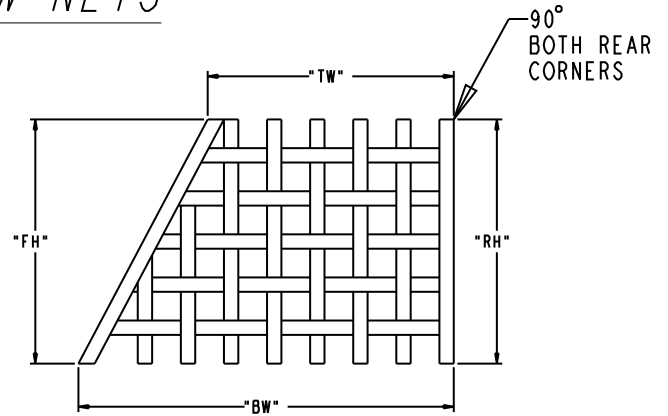

CUSTOM WINDOW NETS

STYLE #1

STYLE #2

STYLE #3

STYLE #4

FILL OUT DATA SHEET AND RETURN TO S&W RACE CARS
 PHONE: 610-948-7303
 FAX: 610-948-7342
 EMAIL: TECHSWRACECARS.COM

NET STYLE	DIMENSIONS				LOOPS FRT & BACK OR TOP & BTM	COLOR RED, BLUE, BROWN, GREEN, PINK, PURPLE
	"TW"	"FH"	"BW"	"RH"		
#1			SAME AS "TW"	SAME AS "FH"		
#2				SAME AS "FH"		
#3			SAME AS "TW"			
#4			SAME AS "TW"			

NOTE

1. NETS UTILIZE "LOOP" STYLE MOUNTING.
2. SPECIFY DIMENSIONS FOR OVERALL PHYSICAL SIZE OF NET, INCLUDING LOOPS.
3. MINIMUM SIZE FOR SFI 27.1 SPEC NET IS 10" X 10".
4. NETS ARE CONSTRUCTED USING 1" USA WEBBING WITH 2" BOX PATTERN.